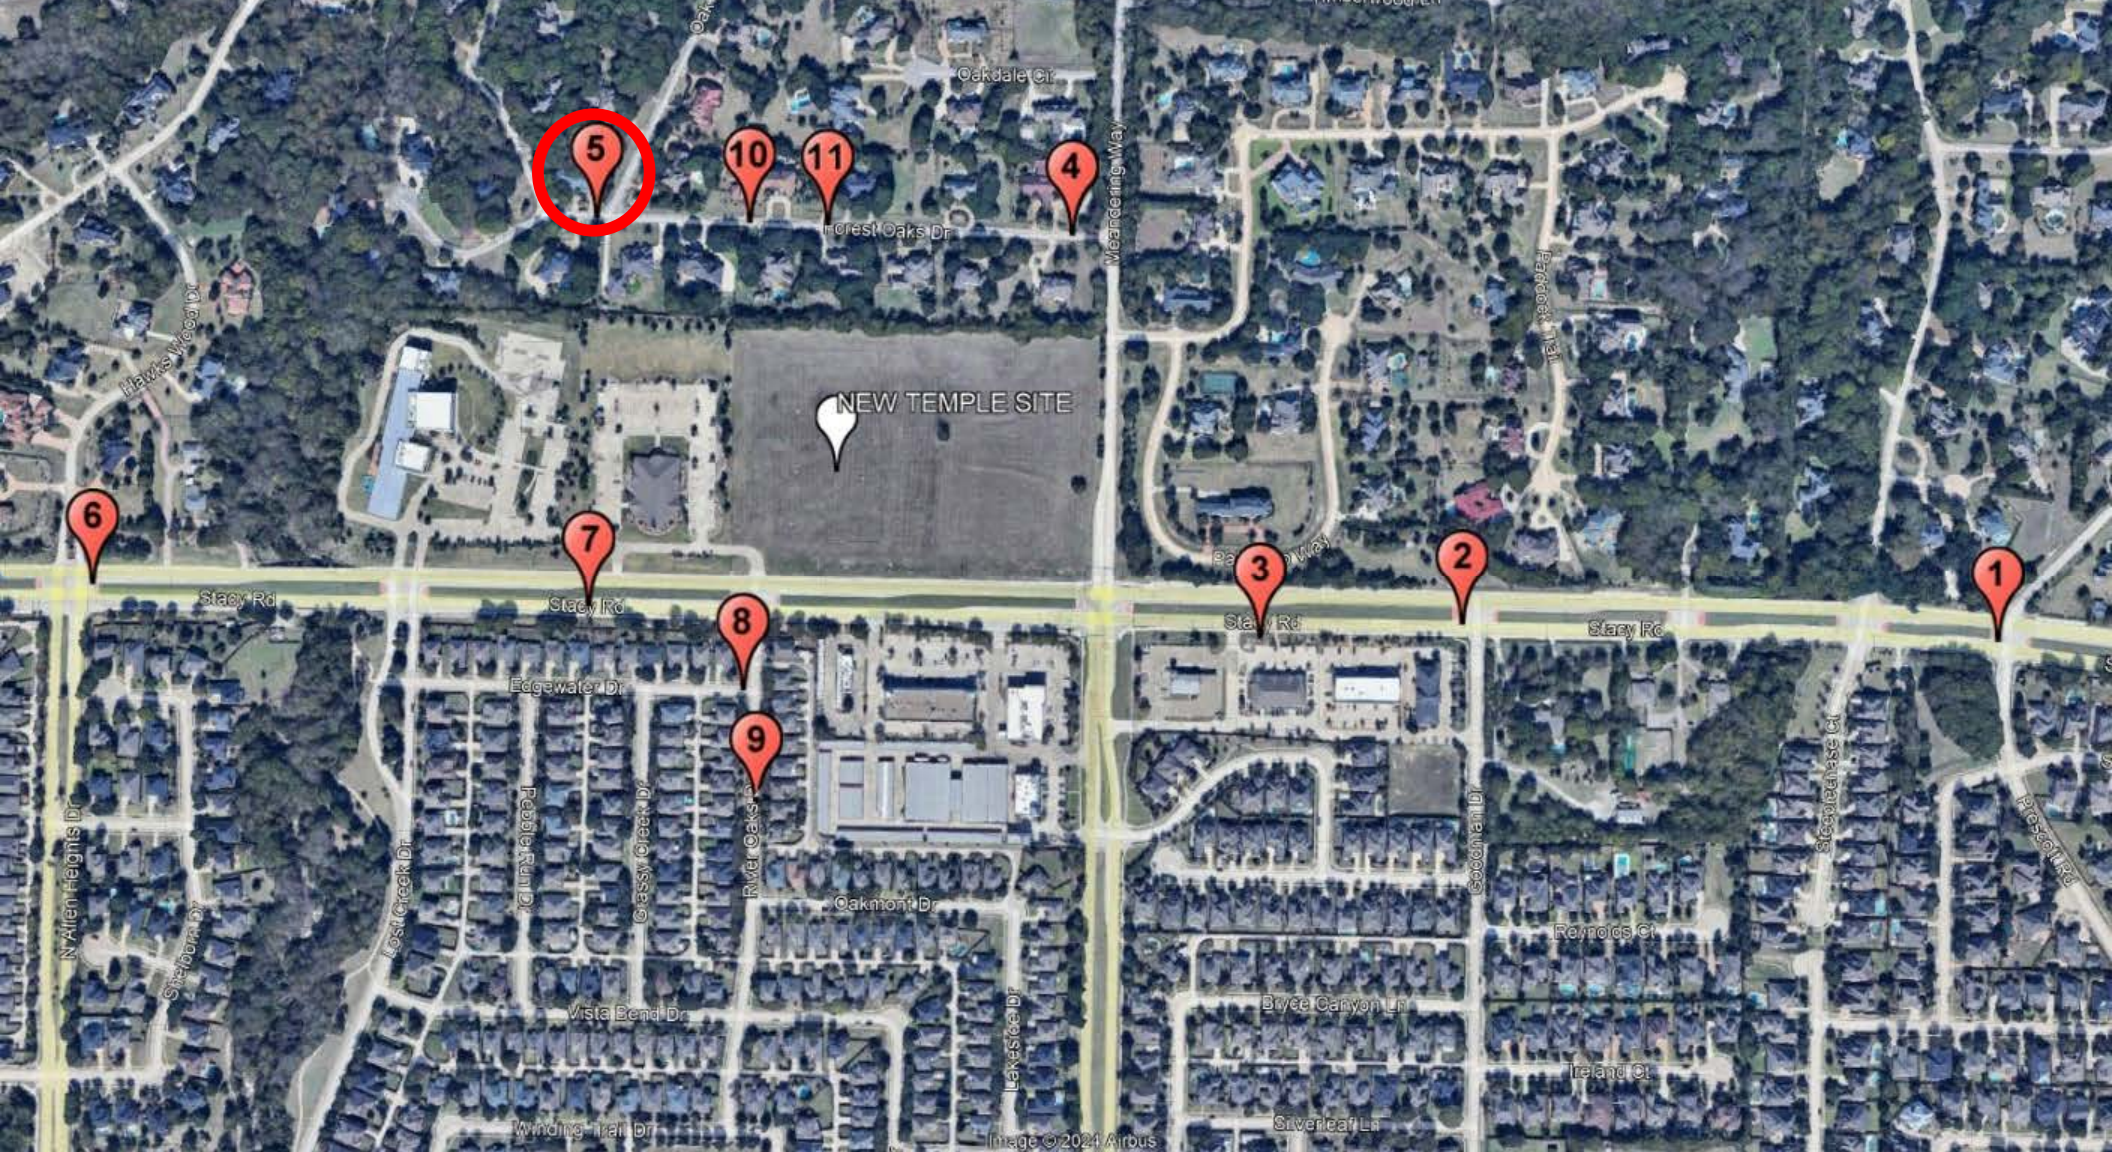

## Context View

- Stacy Rd.  
Approach from  
East

Approx.: 13 FT Below Temple Main Level Finished Floor

NEW TEMPLE SITE

Image © 2024 Airbus

## Context View

- View from Forest Oaks Dr. Looking Southwest

Approx.: 17 FT Below Temple Main Level Finished Floor

NEW TEMPLE SITE

## Context View

- View From Forest Oaks Dr. Looking Southeast

Approx.: 12 FT Below Temple Main Level Finished Floor

NEW TEMPLE SITE

6

5

10

11