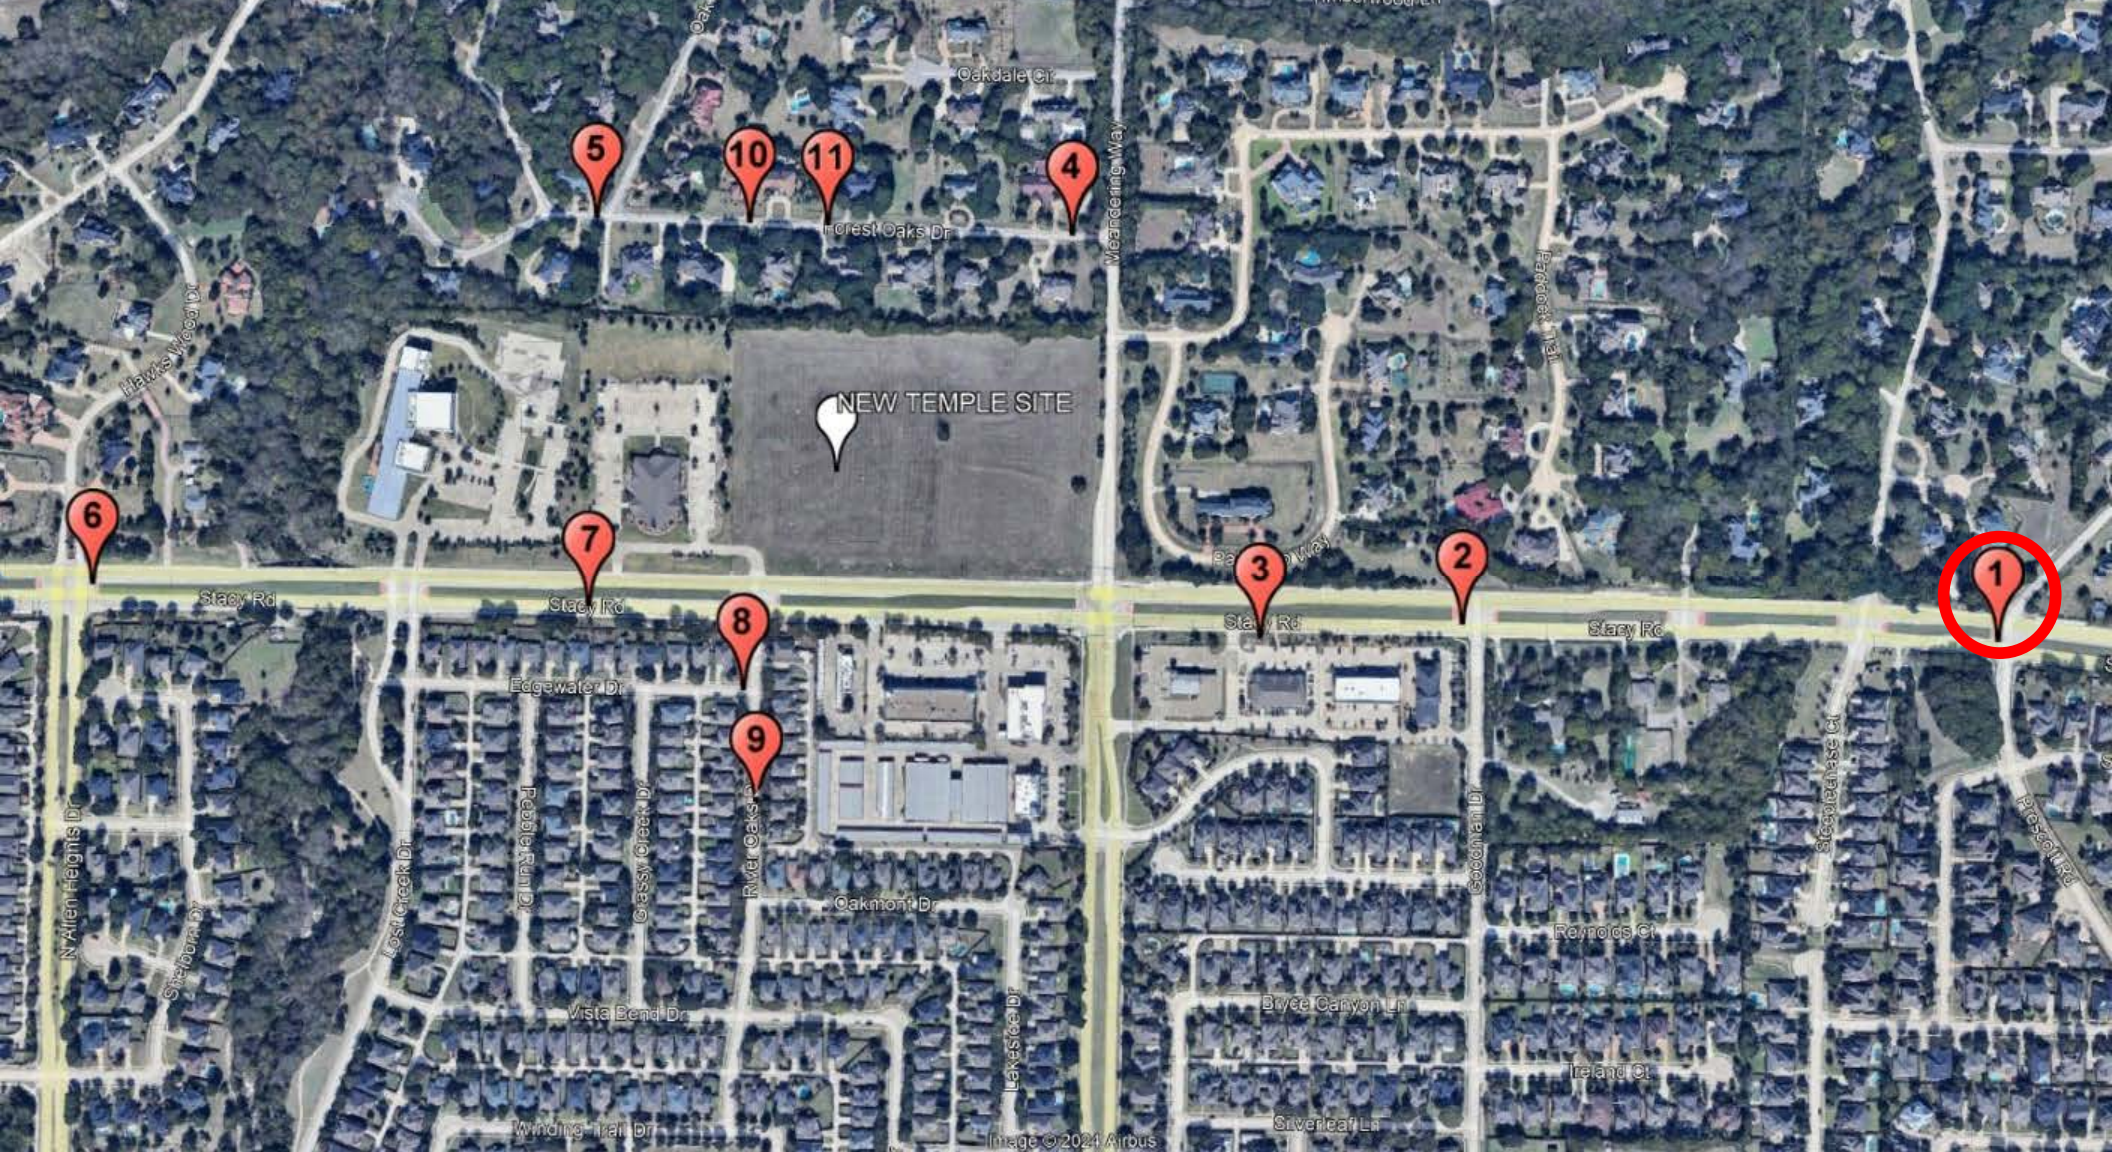

# CONTEXT IMAGES

---

NEW TEMPLE SITE

# Context View

- Stacy Rd.  
Approach from  
East

Approx.: 45 FT Below Temple Main Level Finished Floor

NEW TEMPLE SITE

5

10

11

4