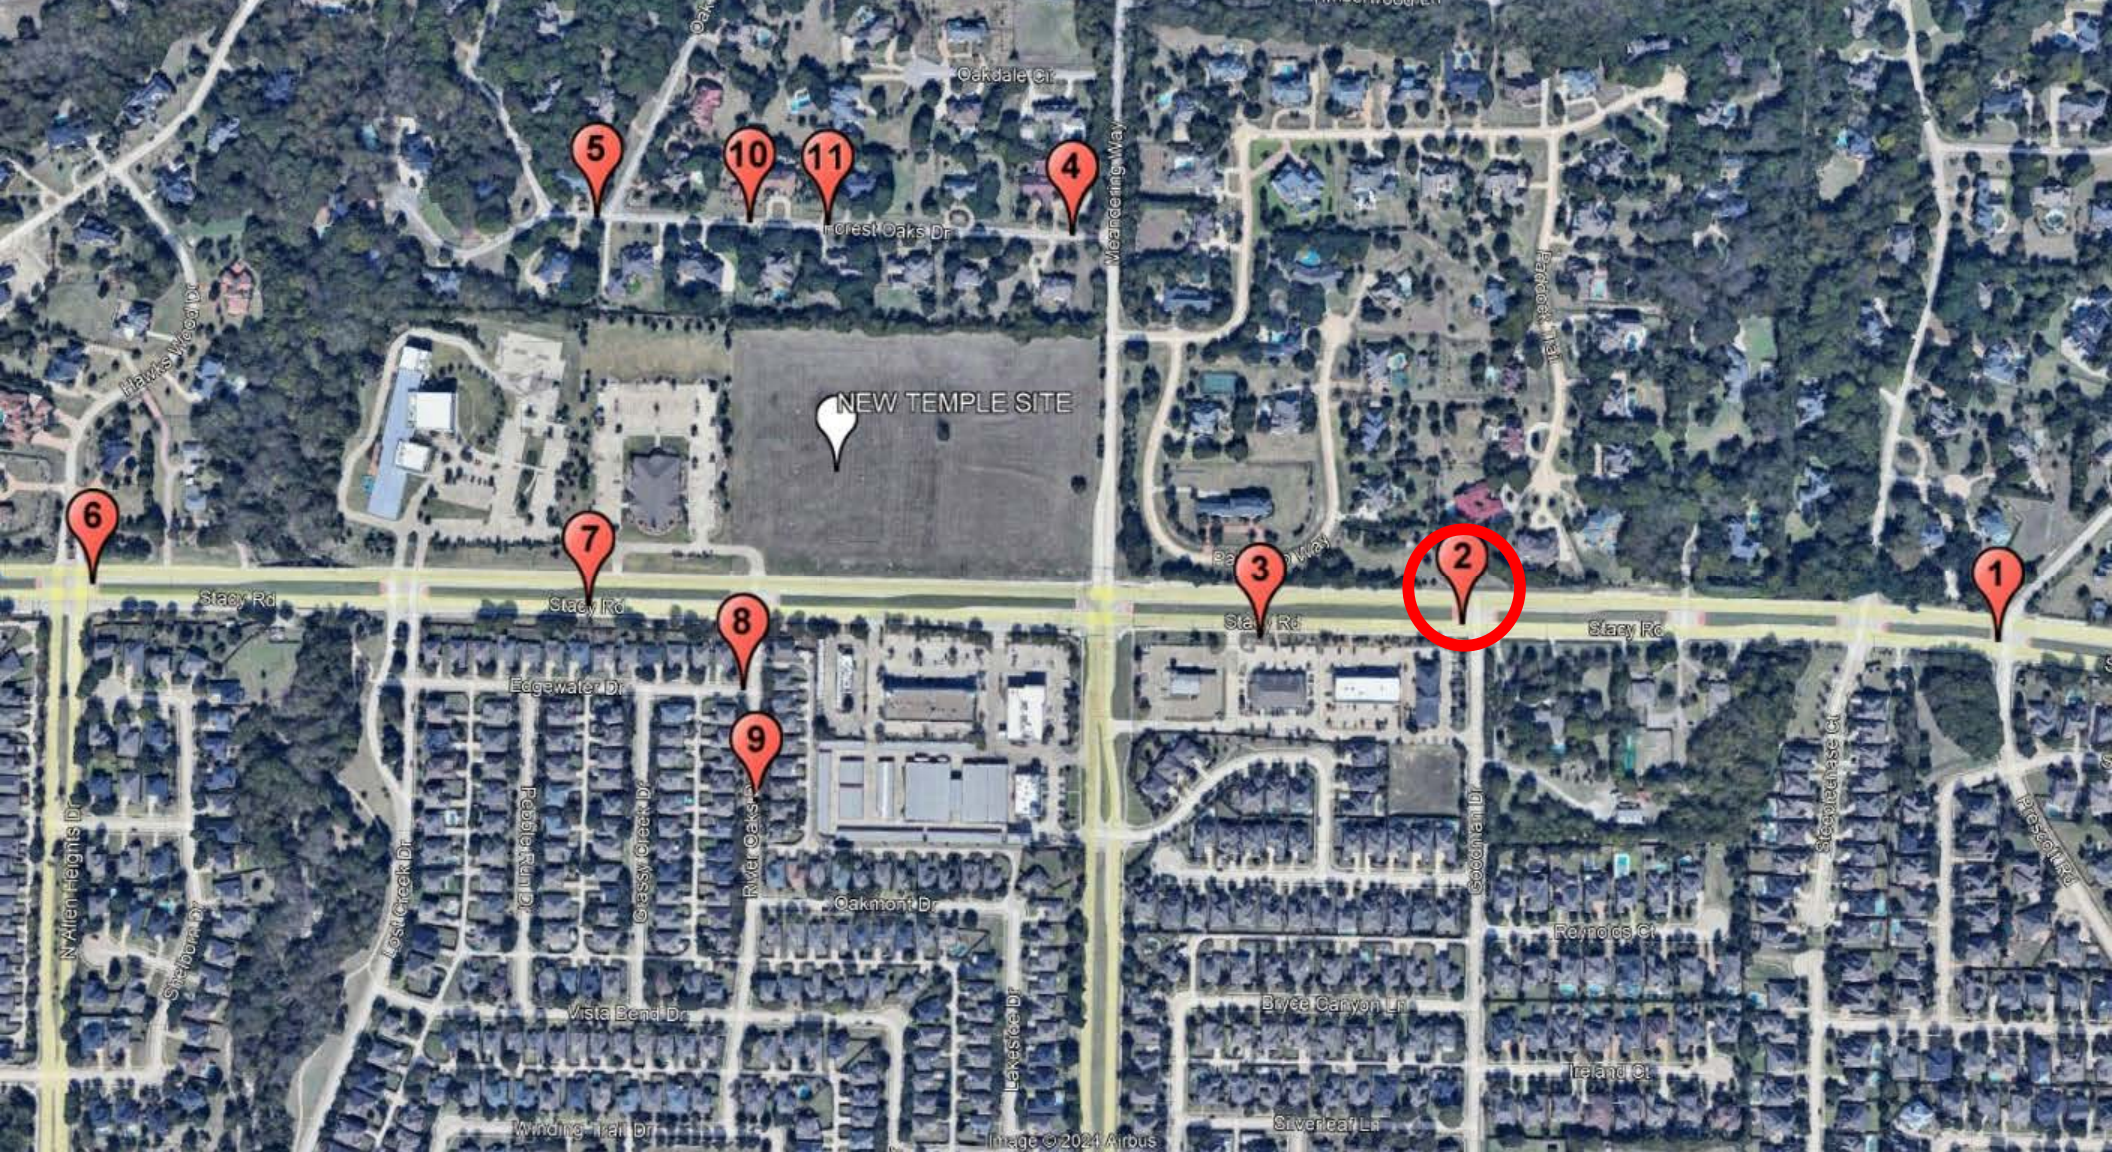

# CONTEXT IMAGES

---

NEW TEMPLE SITE

# Context View

- Stacy Rd.  
Approach from  
East

Approx.: 45 FT Below Temple Main Level Finished Floor

NEW TEMPLE SITE

5

10

11

4