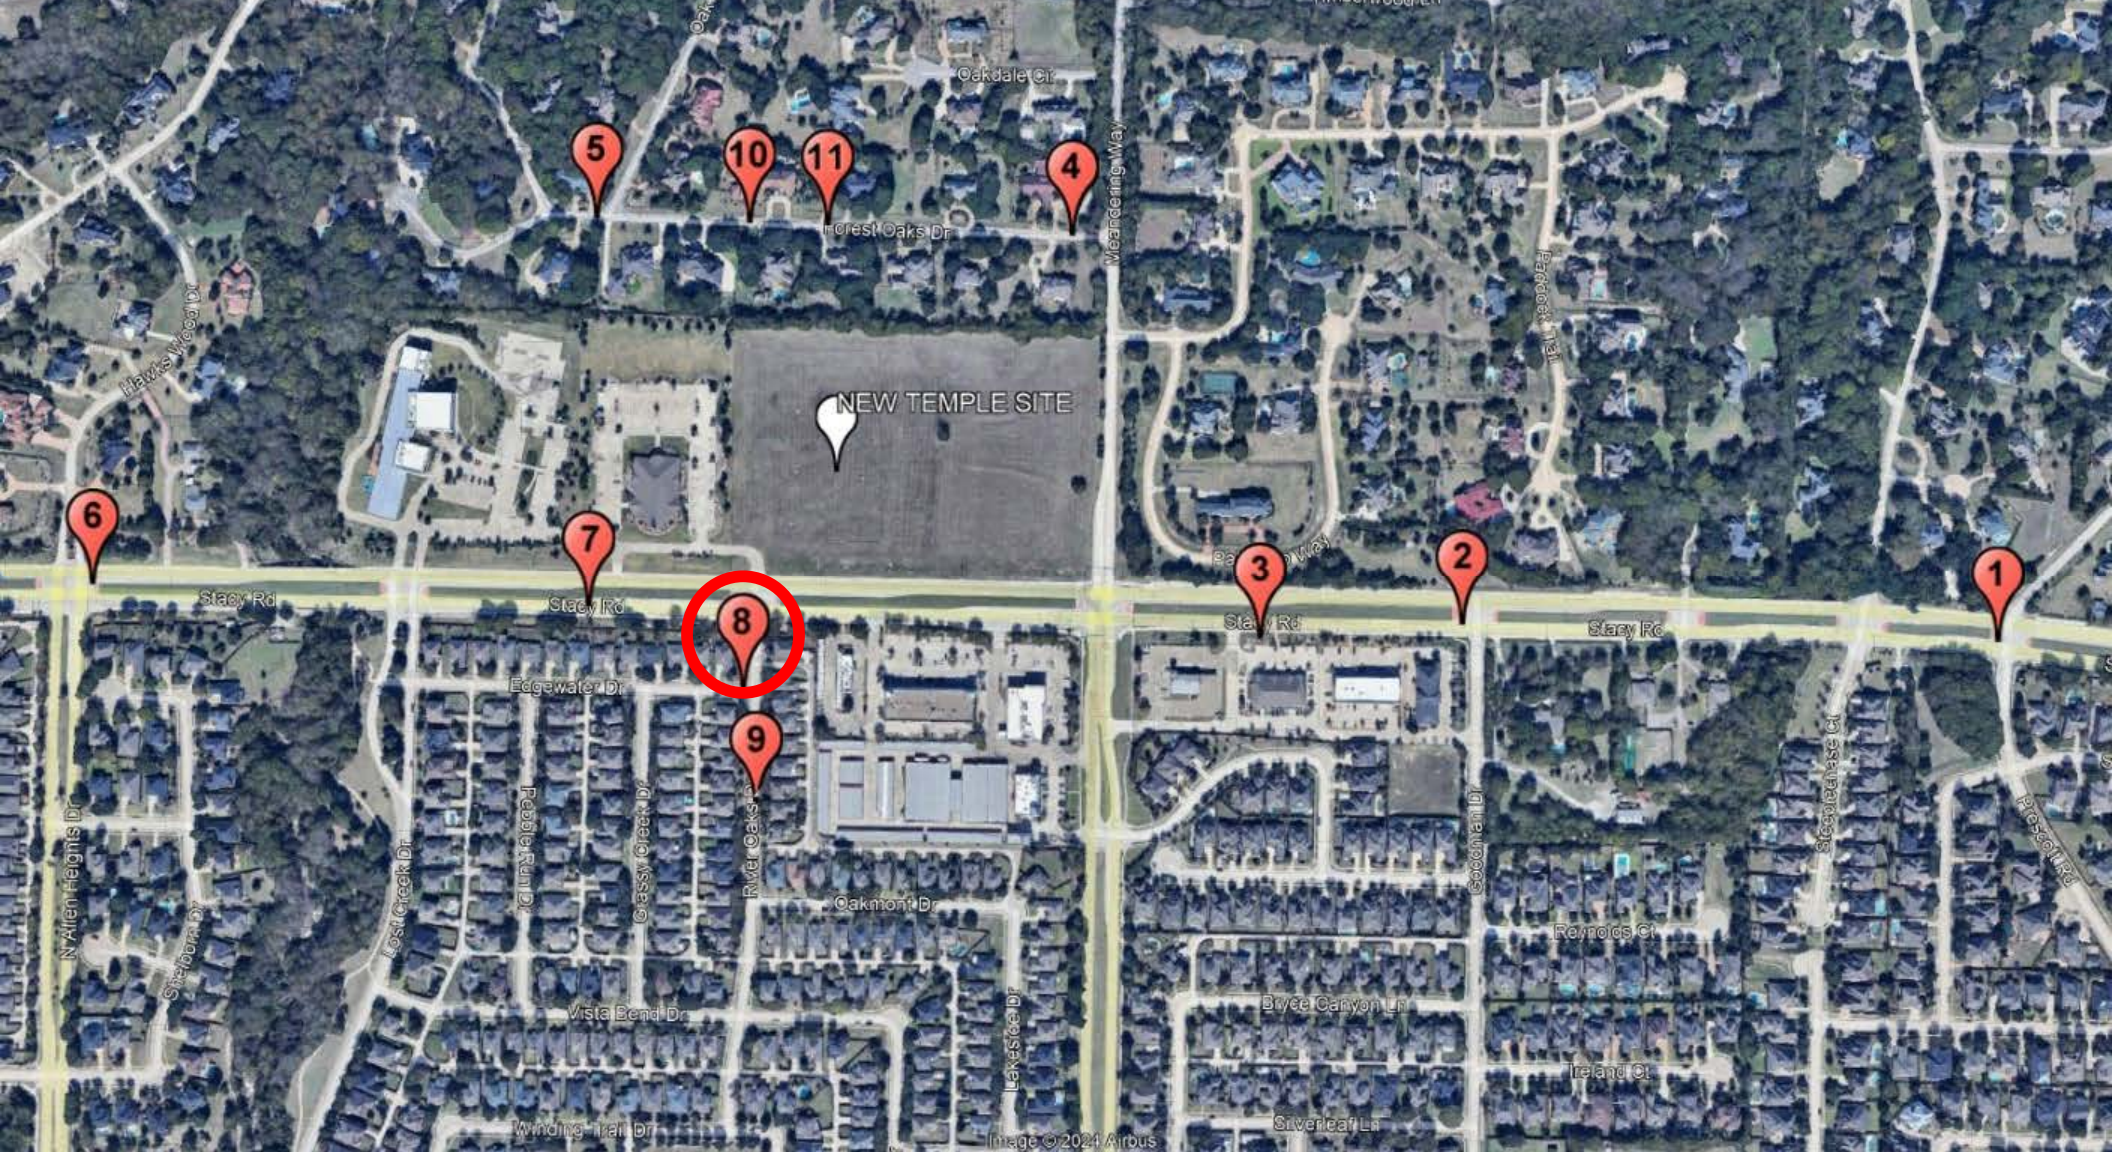

NEW TEMPLE SITE

5

10

11

4

6

7

8

9

3

2

1