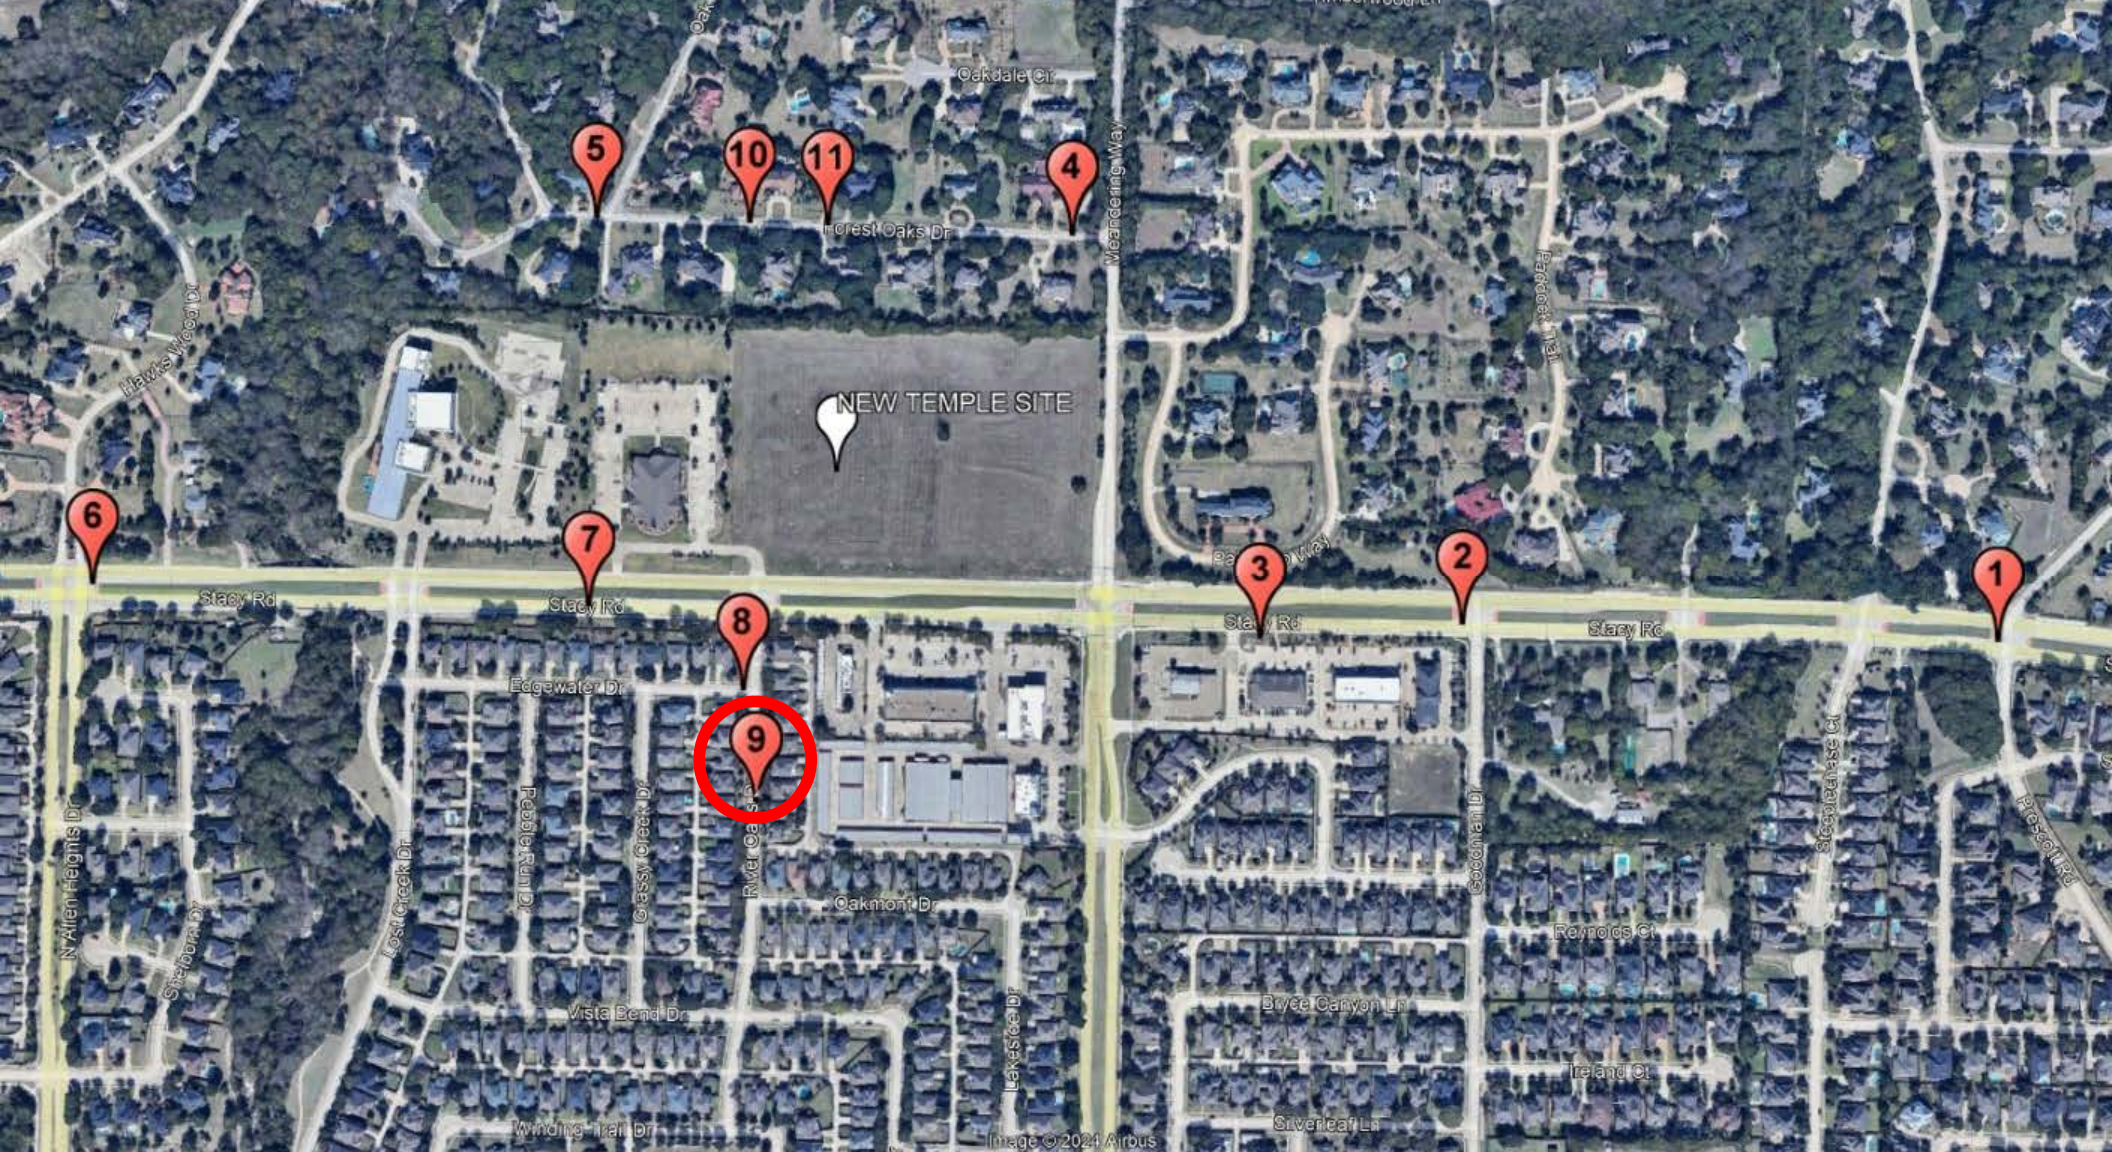

## Context View

- View from River Oaks Dr. & Edgewater Dr. Looking Northeast

Approx.: 0 FT Below Temple Main Level Finished Floor

NEW TEMPLE SITE

5

10

11

4