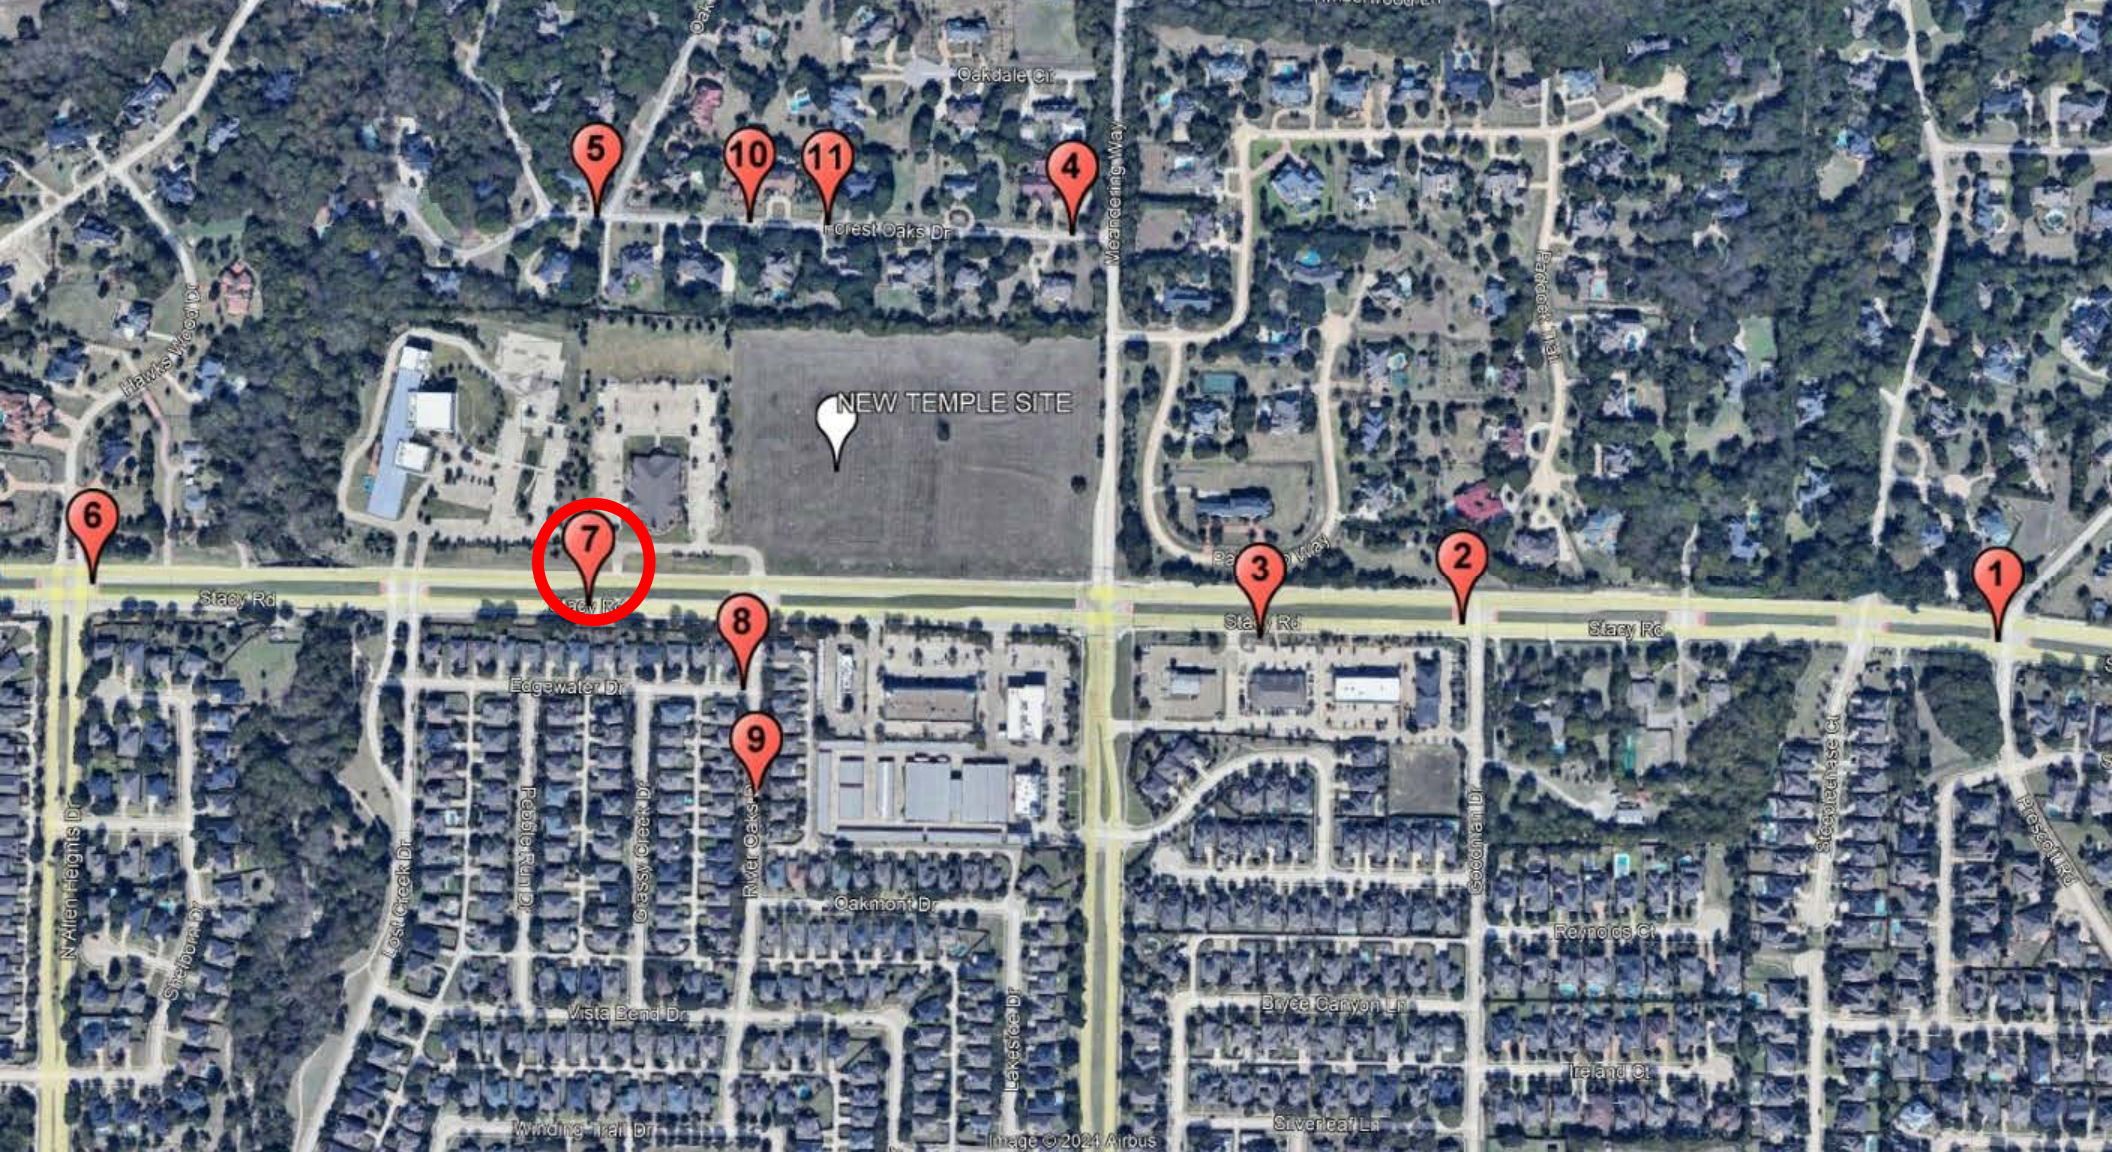

Approx.: 20 FT Below Temple Main Level Finished Floor

NEW TEMPLE SITE

6

7

8

9

5

10

11

4

3

2

1