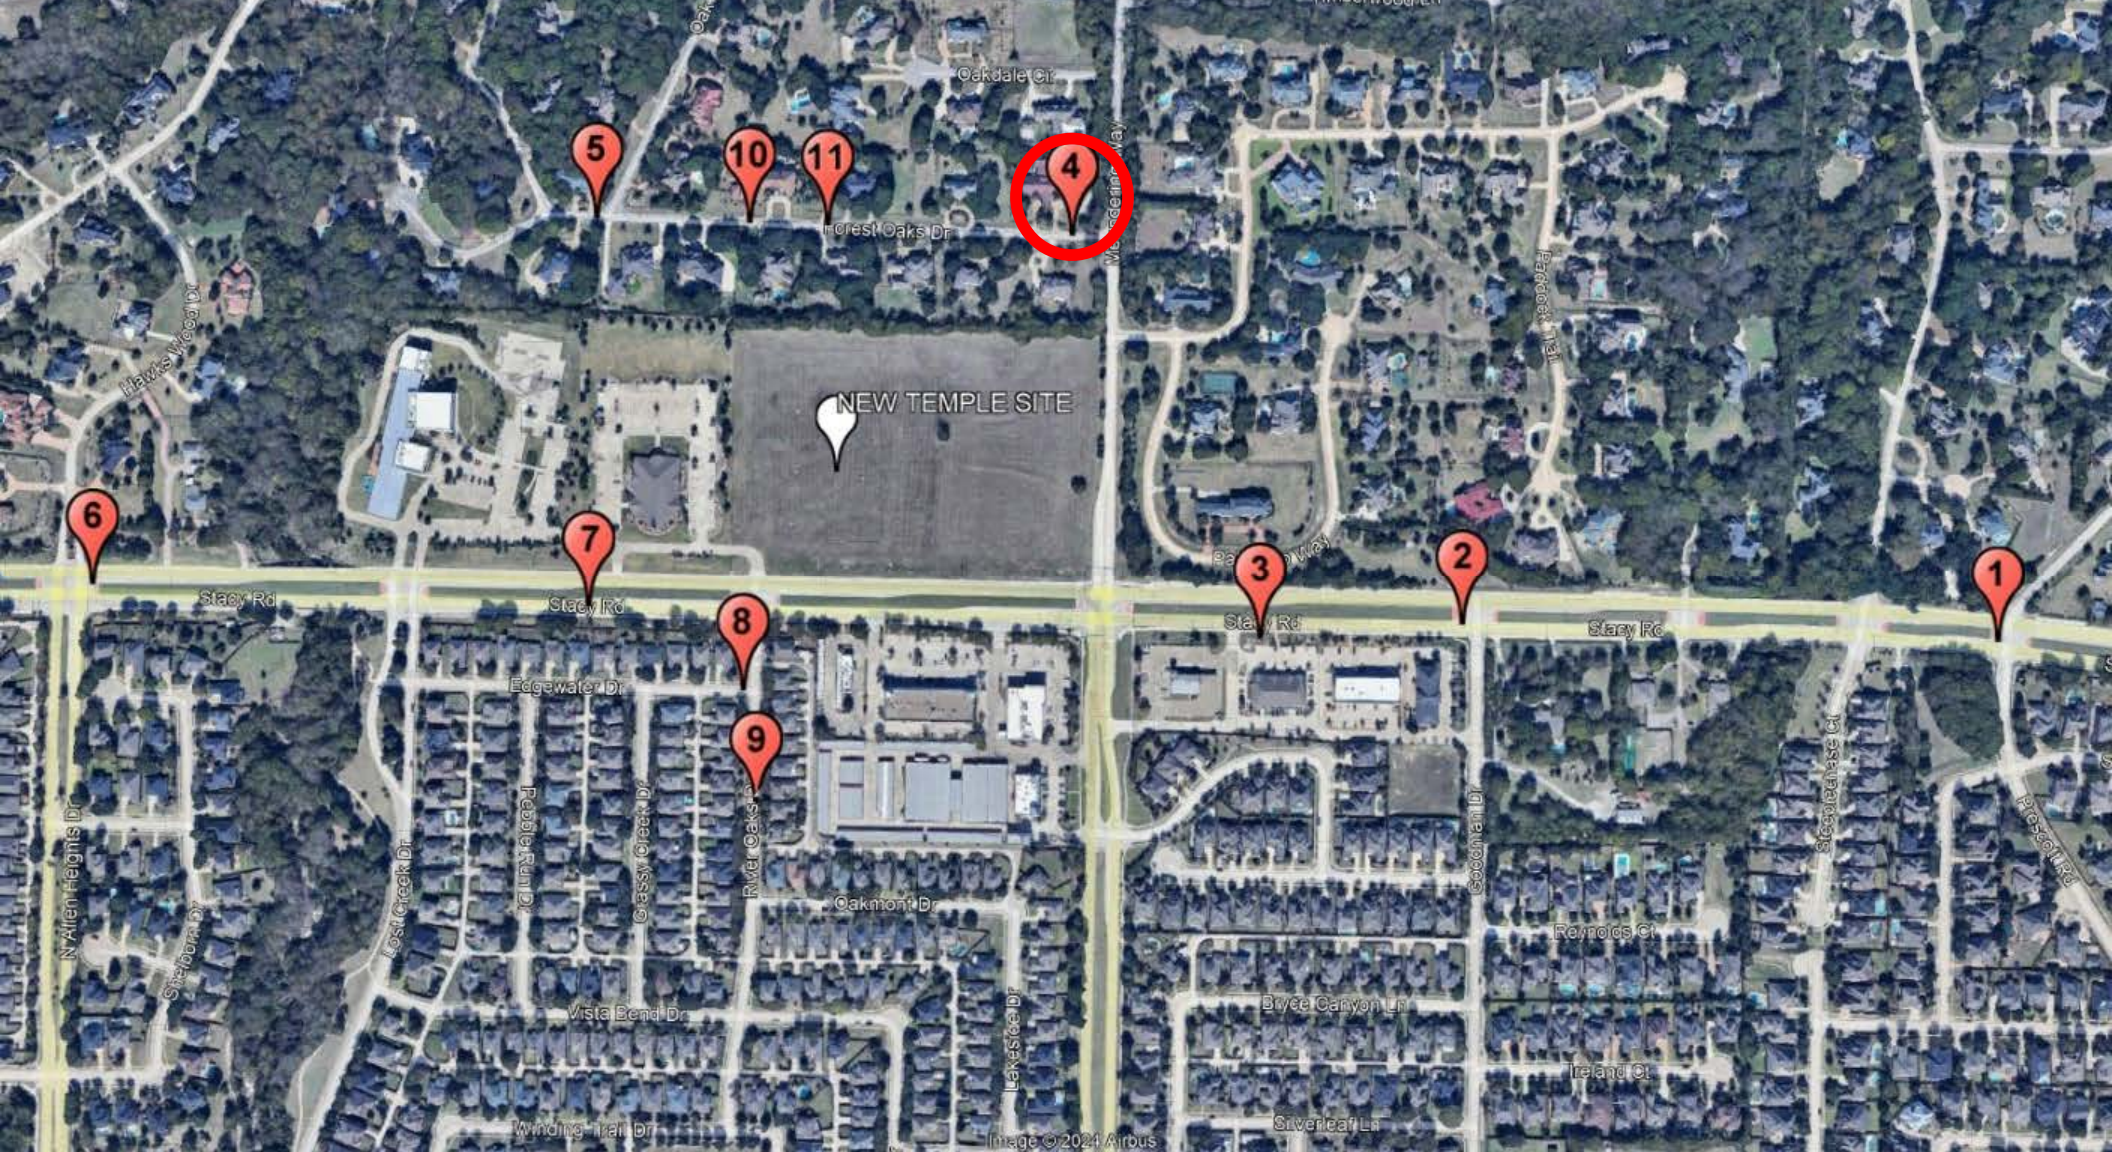

## Context View

- Stacy Rd.  
Approach from  
East

Approx.: 13 FT Below Temple Main Level Finished Floor

NEW TEMPLE SITE

Image © 2024 Airbus

## Context View

- View from Forest Oaks Dr. Looking Southwest

Approx.: 17 FT Below Temple Main Level Finished Floor

NEW TEMPLE SITE