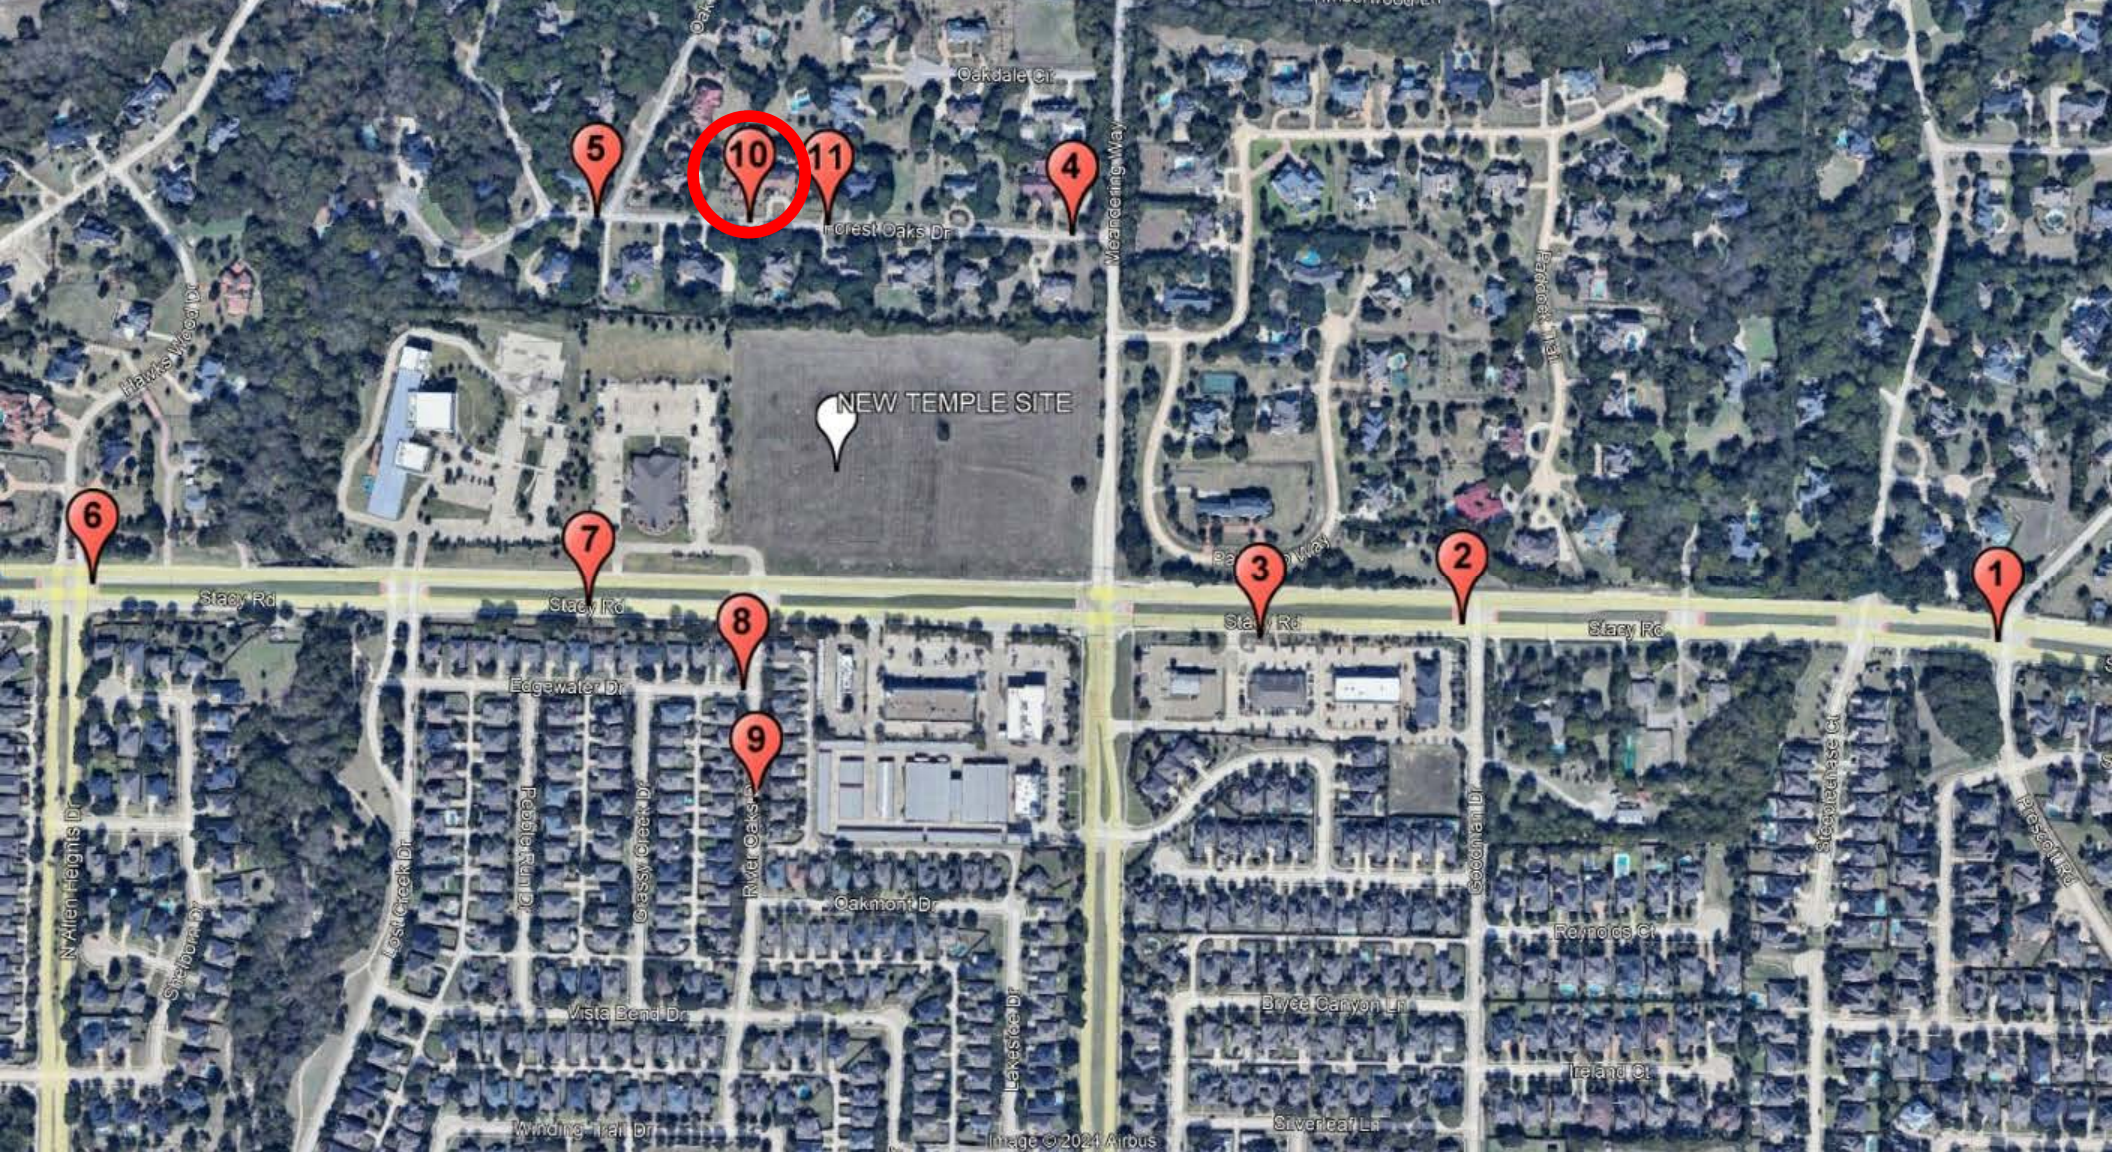

Silverleaf Ln

Steppichs Ct

Prescott Rd

## Context View

- River Oaks  
Approach from  
South

Approx.: 0 FT Below Temple Main Level Finished Floor

NEW TEMPLE SITE

6

7

8

9