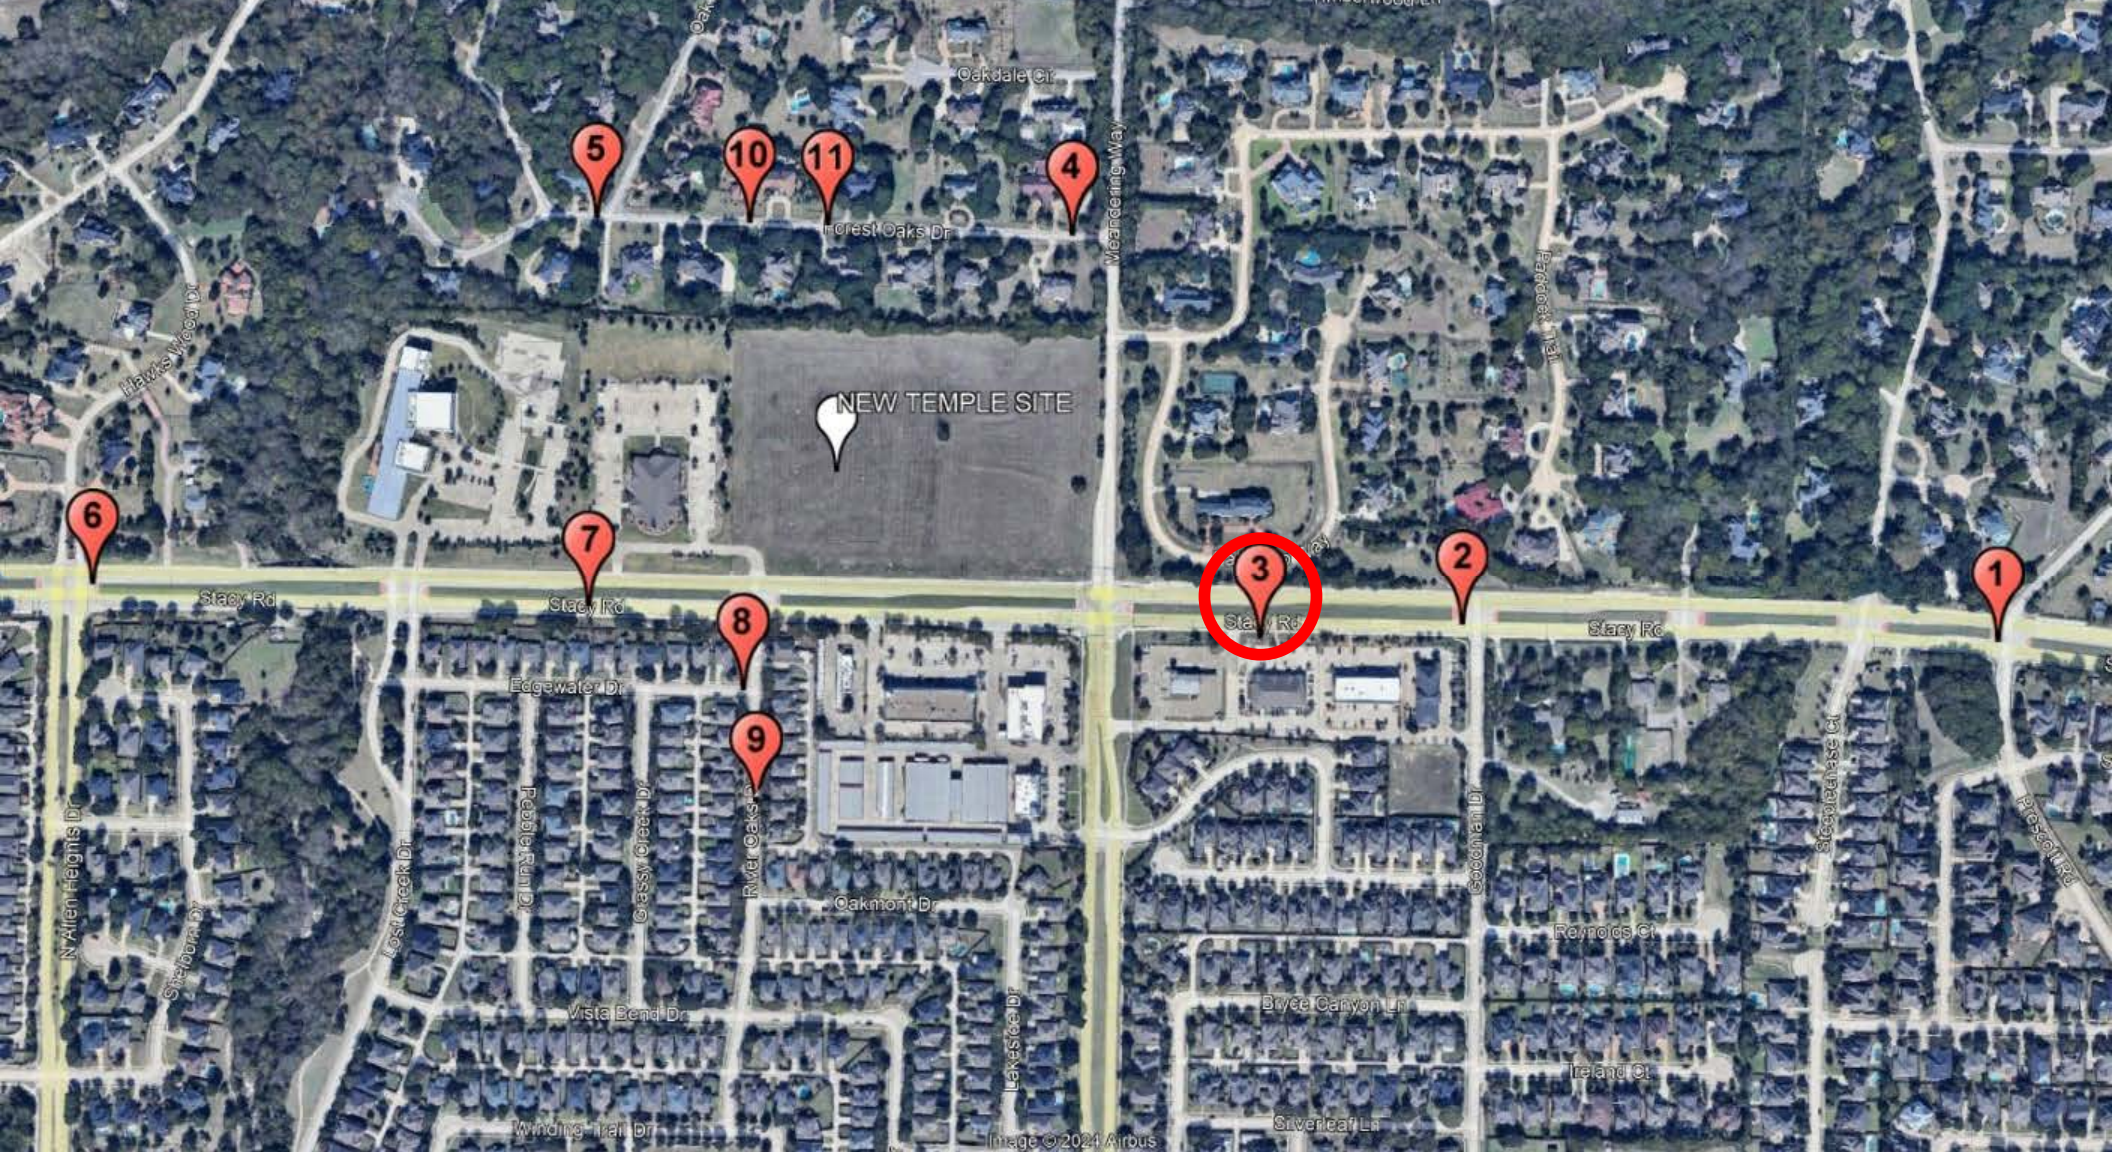

# Context View

- Stacy Rd.  
Approach from  
East

Approx.: 45 FT Below Temple Main Level Finished Floor

NEW TEMPLE SITE

5

10

11

4

# Context View

- Stacy Rd.  
Approach from  
East

Approx.: 36 FT Below Temple Main Level Finished Floor

NEW TEMPLE SITE

5

10

11

4