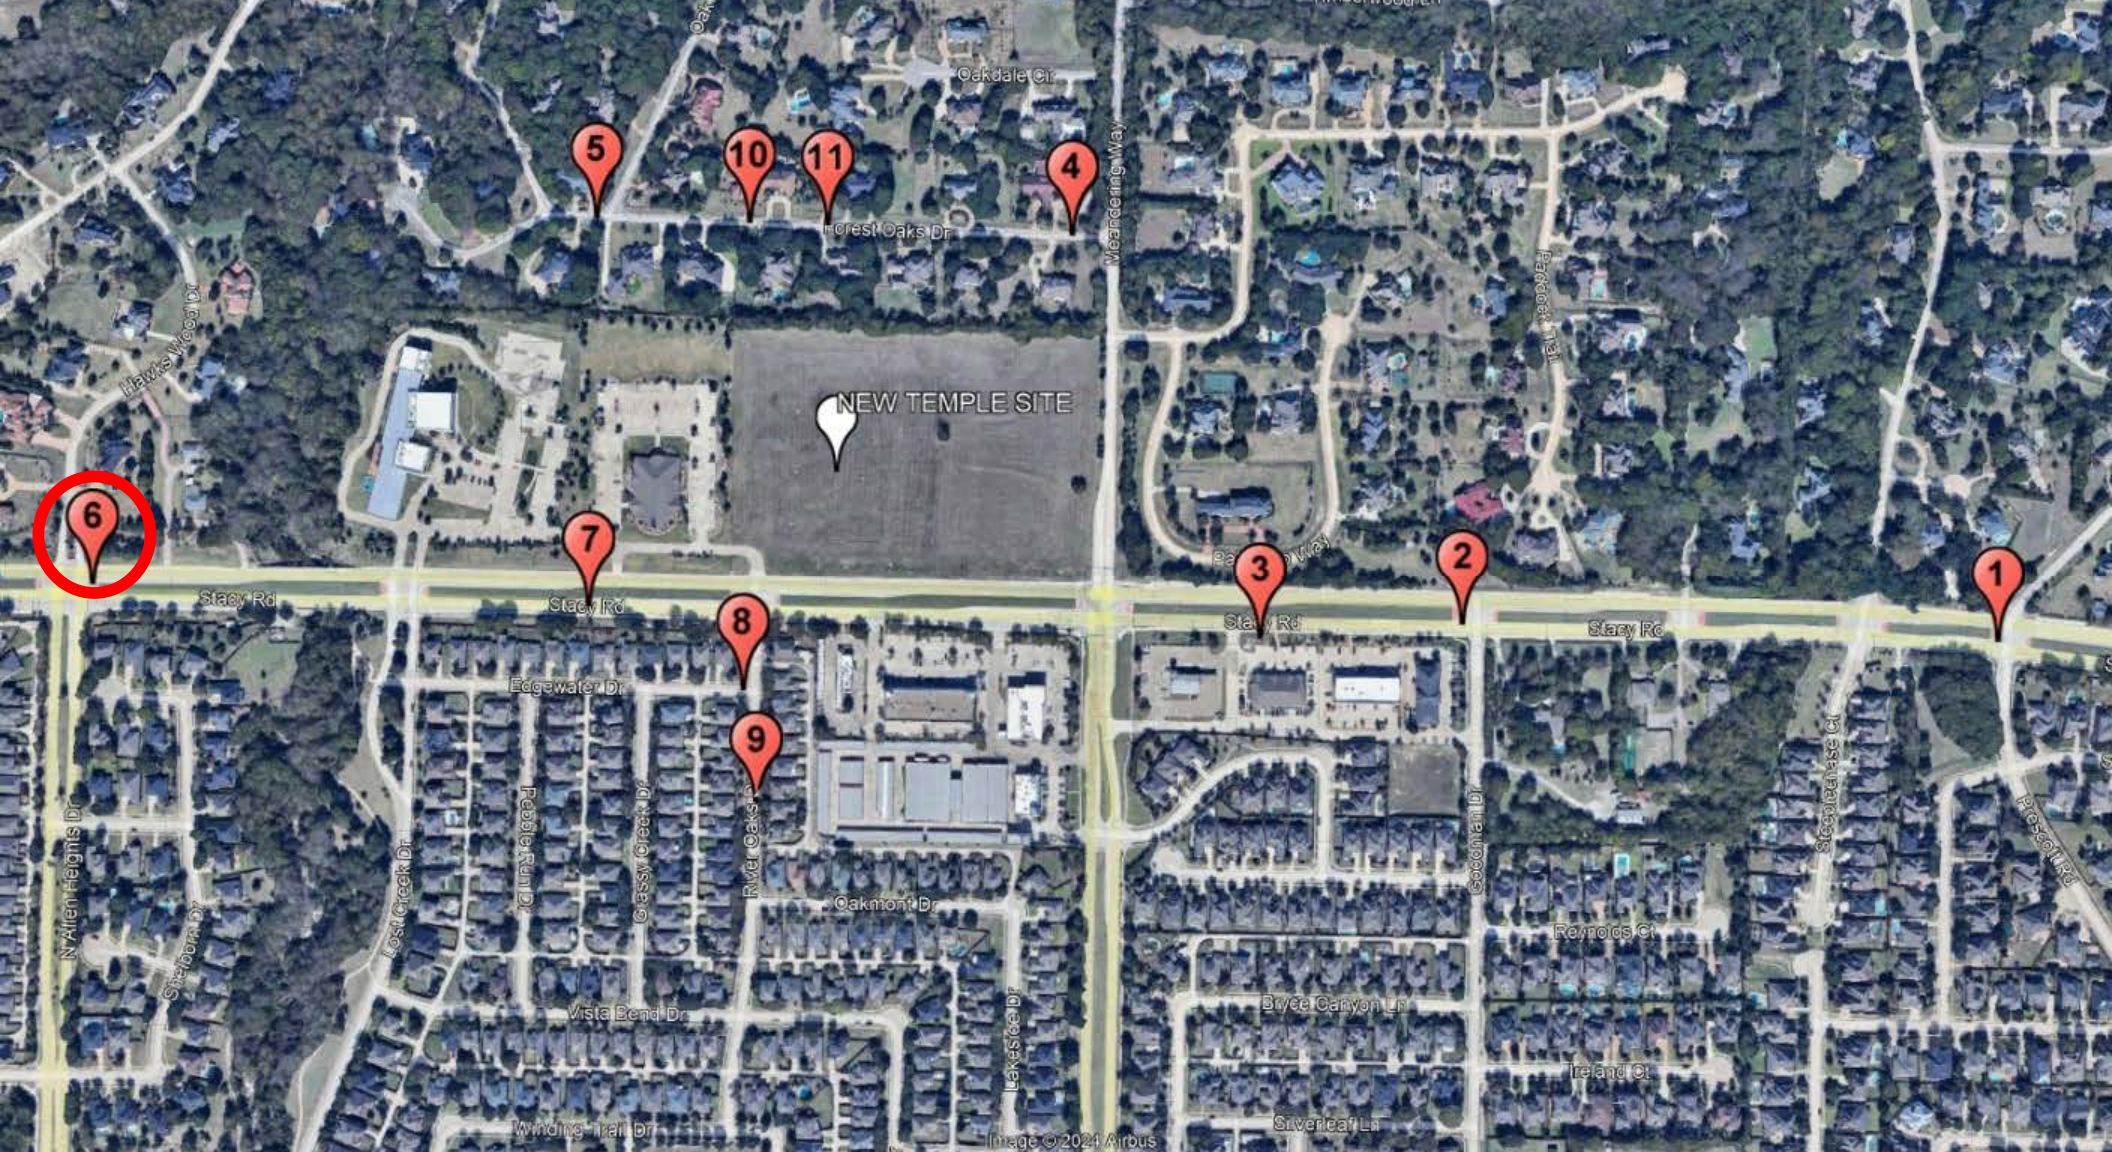

## Context View

- View from Forest Oaks Dr. Looking Southwest

Approx.: 17 FT Below Temple Main Level Finished Floor

NEW TEMPLE SITE

## Context View

- View From Forest Oaks Dr. Looking Southeast

Approx.: 12 FT Below Temple Main Level Finished Floor

NEW TEMPLE SITE

6

5

10

11